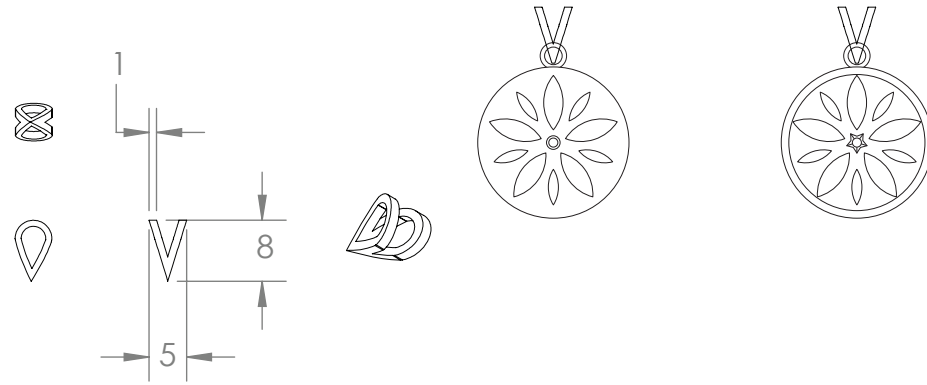

Module 1
5 hours

Module 2
3 hours

Material List

25 X 35 mm X 0.8 mm silver sheet
85 mm X 1 mm X 1 mm square wire
20 mm X 0.6 mm round silver wire
Hard, medium, easy solder

Test Project for Wild card entry-Preliminary round
India 2016
Copyright 2016 Worldskills India
All right reserved

Skill: Jewellery Skill 27				
Scale: 1:1	Date: 9.9.2016	Paper: A4		
Drawn / Design by: Niharika Shetty			Drawing No: RFS2016_TP0106_PR_EN	
Description: 8 hr Module test project			Rev: 1	Page: 1 of 1
			Appd:	Sign: