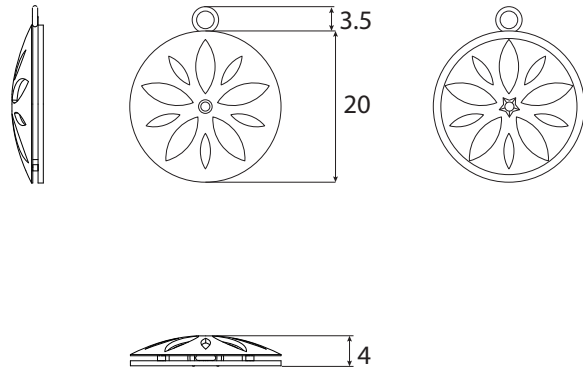

Module 1
5 hours

Module 2
3 hours

Material List

25 X 35 mm X 0.8 mm silver sheet
85 mm X 1 mm X 1 mm square wire
20 mm X 0.6 mm round silver wire
Hard, medium, easy solder

Test Project for Wild card entry-Preliminary round
India 2016
Copyright 2016 Worldskills India
All right reserved

Skill: Jewellery Skill 27				
Scale: 1:1	Date: 9.9.2016	Paper: A4		
Drawn / Design by: Niharika Shetty			Drawing No: RFS2016_TP0106_PR_EN	
Description: 8 hr Module test project			Rev: 1	Page: 1 of 1
			Appd:	Sign: